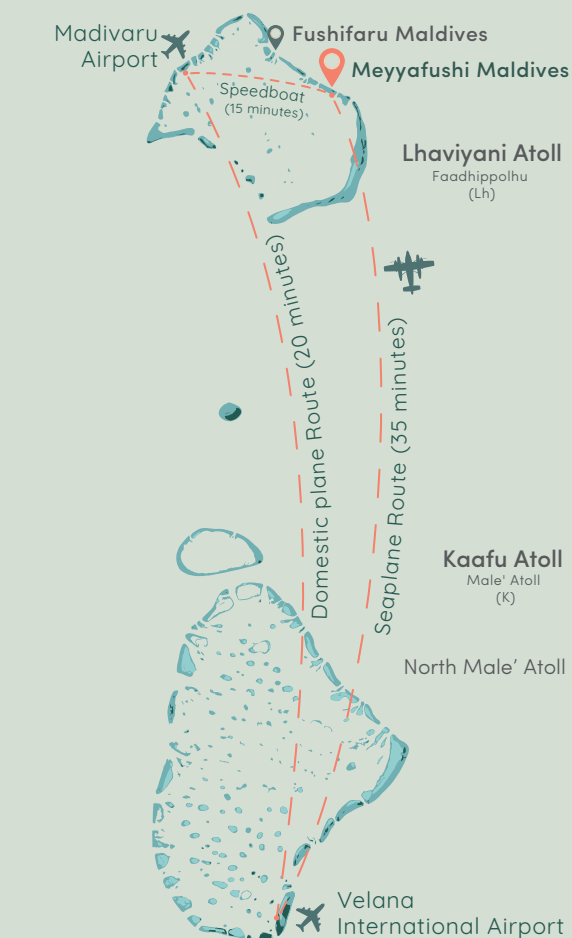

## Island & Location

### Size of the Island:

Land Area: 860m long, 152m wide (Total: 130,720m<sup>2</sup>)

### Geo coordinates:

5.442591, 73.606439

Meyyafushi Maldives is a five-star Premium All-Inclusive with 24-hour dining Resort on a pristine and natural island, surrounded by a unique coral reef in Lhaviyani Atoll.

Only a 35-minute scenic seaplane transfer from the airport, Meyyafushi boasts 95 Premium Villas & Suites with private pools, offering an unparalleled and diverse experiences for everyone.