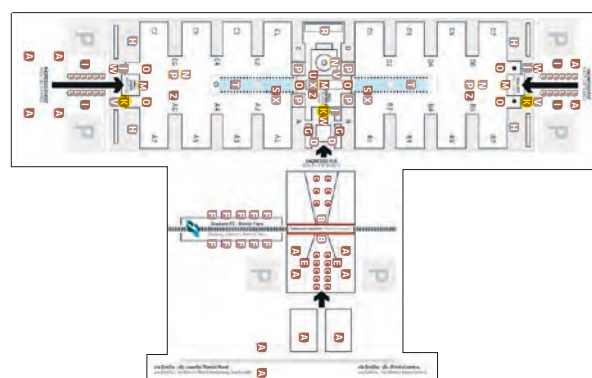

Visibilità del brand aziendale
su teli verticali posizionati
sulle colonne interne.

Corporate brand visibility on
the Indoor vertical column
banners.

TELO BIFACCIALE HALL OVEST

PREZZO
PRICE

€ 9.000 cad./each + iva

TELO BIFACCIALE HALL SUD

PREZZO
PRICE

€ 9.000 cad./each + iva

TELO BIFACCIALE HALL EST

PREZZO
PRICE

€ 5.400 cad./each + iva

Comprensivo di visibilità, produzione, posizionamento e rimozione.
Including visibility, production, placement and removal.

TELO MONOFACCIALE HALL OVEST

€ 5.000 cad./each + iva

TELO MONOFACCIALE HALL SUD (PRIMA E DOPO TORNELLI)

€ 5.000 cad./each + iva

TELO MONOFACCIALE HALL EST

€ 3.000 cad./each + iva

Comprensivo di visibilità, produzione, posizionamento e rimozione.
Including visibility, production, placement and removal.

Dimensione: **100 cm x 700 cm (bxh)**. (telo monofacciale in pvc)
Dimensione: **b 100 cm x h 500 cm** (telo monofacciale in pvc)
Materiale grafico: **file in PDF alta risoluzione fornito dal cliente.**
Consegna materiale: **entro il 01 settembre 2021**
e-mail a: **advertising@iegexpo.it**

Size: **100 cm x 700 cm (length x height)**, one sided pvc panel
Size: **100 cm x 500 cm (length x height)**, one sided pvc panel
Graphic materials: **High-resolution PDF file format supplied by the customer.**
Delivery of material: **By e-mail to the address advertising@iegexpo.it not later than September 1st, 2021**