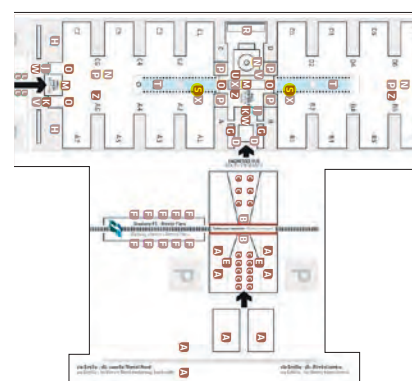

TELO SOSPESO / HANGED PVC BANNER

PORTICATO PISCINE OVEST / WEST POOL PORTICO

PREZZO PRICE € 5.000 cad./each + iva

PORTICATO PISCINE EST / EAST POOL PORTICO

PREZZO PRICE € 3.000 cad./each + iva

TELO A MURO / WALL PVC BANNER

PORTICATO OVEST / WEST PORTICO

€ 3.500 cad./each + iva

PORTICATO EST / EAST PORTICO

€ 3.000 cad./each + iva

Comprensivo di visibilità, produzione, posizionamento e rimozione.
Including visibility, production, placement and removal.