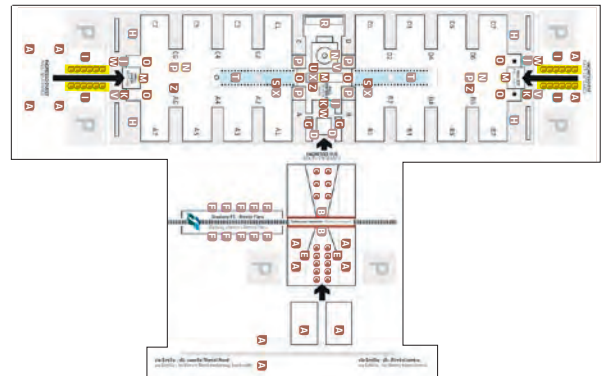

L Vele esterne ed interne

Outdoor and Indoor "sail" panel stands

Visibilità del brand aziendale sulle vele esterne o interne posizionate vicino agli ingressi o lungo le piscine.

Corporate brand visibility on outdoor or Indoor sails located near the entrances or along the Indoor pools.

N. 20 VELE ESTERNE/INTERNE OUTDOOR/INDOOR SAILS

100 cm × 140 cm (bxh) • 100 cm × 140 cm (length x height).