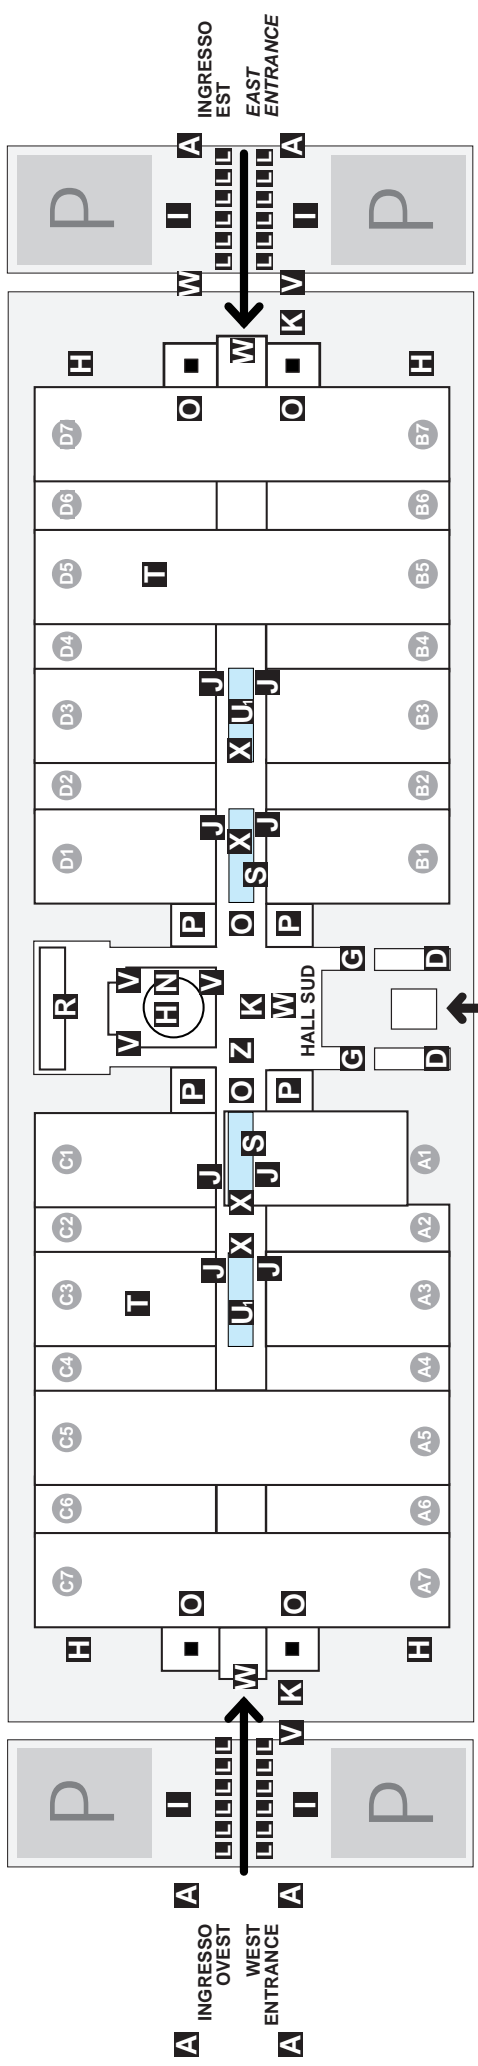

- **A** Pannelli rotanti esterni Revolving panels
- **B** Telo ponte ferrovia Railway bridge banner
- **C** Cigni esterni Outdoor "swan" panel stands
- **D** Teli fontana ingresso sud Banner fountain south entrance
- **E** Telo pubblicitario sottopasso pedonale Underpass advertising banner
- **F** Totem bifacciali (stazione di Rimini Fiera) Double-sided Totem (in Rimini Fiera train station)
- **G** Teli palazzine ingresso sud South office building banner
- **H** Teli ingresso Est-ovest East-west entrance Banner
- **I** Personalizzazione hall sud South hall personalization
- **J** Aree interne ed esterne/gonfiabili Indoor and outdoor areas/inflatables
- **K** Personalizzazione vetrate padiglioni Pavilions Windows personalization
- **L** Teli colonne interne Indoor column banners
- **M** Vele esterne ed interne Outdoor and indoor "sail" panel stands
- **N** Personalizzazione tornelli d'ingresso Entrance Turnstiles personalization
- **O** Cigni interni Indoor "swan" panel stands
- **P** Teli pubblicitari hall sud South hall advertising banners
- **Q** Teli pubblicitari area Caffè Coffee area advertising Banners
- **R** Adesivo area hall sud South hall floor sticker
- **S** Adesivi pubblicitari su pavimento Adhesive floor graphics
- **T** Teli in pvc porticato piscine Pool,portico Pvc banners
- **U** Stendardo padiglione Banner Pavilion
- **V** Personalizzazione Piscina Ingresso Sud Hall Sud pool branding
- **W** Personalizzazione Piscine interne Indoor pools branding
- **X** Personalizzazione scalinate Step/stair branding
- **Y** Personalizzazioni porte girevoli Swing doors branding
- **Z** Personalizzazione colonne Column branding

via Emilia - direz. Rimini Centro

via Emilia - direz. Casale Rimini Nord