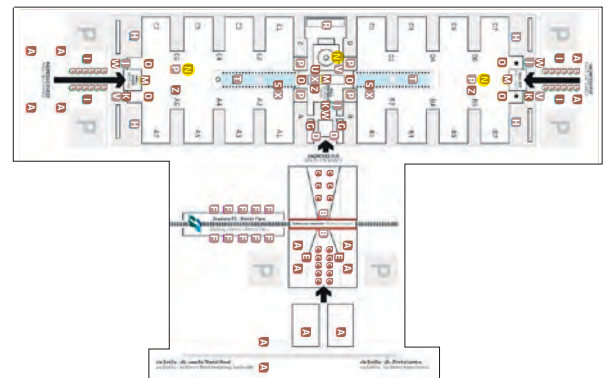

Visibilità del brand aziendale sui cigni mobili posizionati nella hall d'ingresso

Corporate brand visibility on the Indoor "swan" panel stands located in the entrance halls.