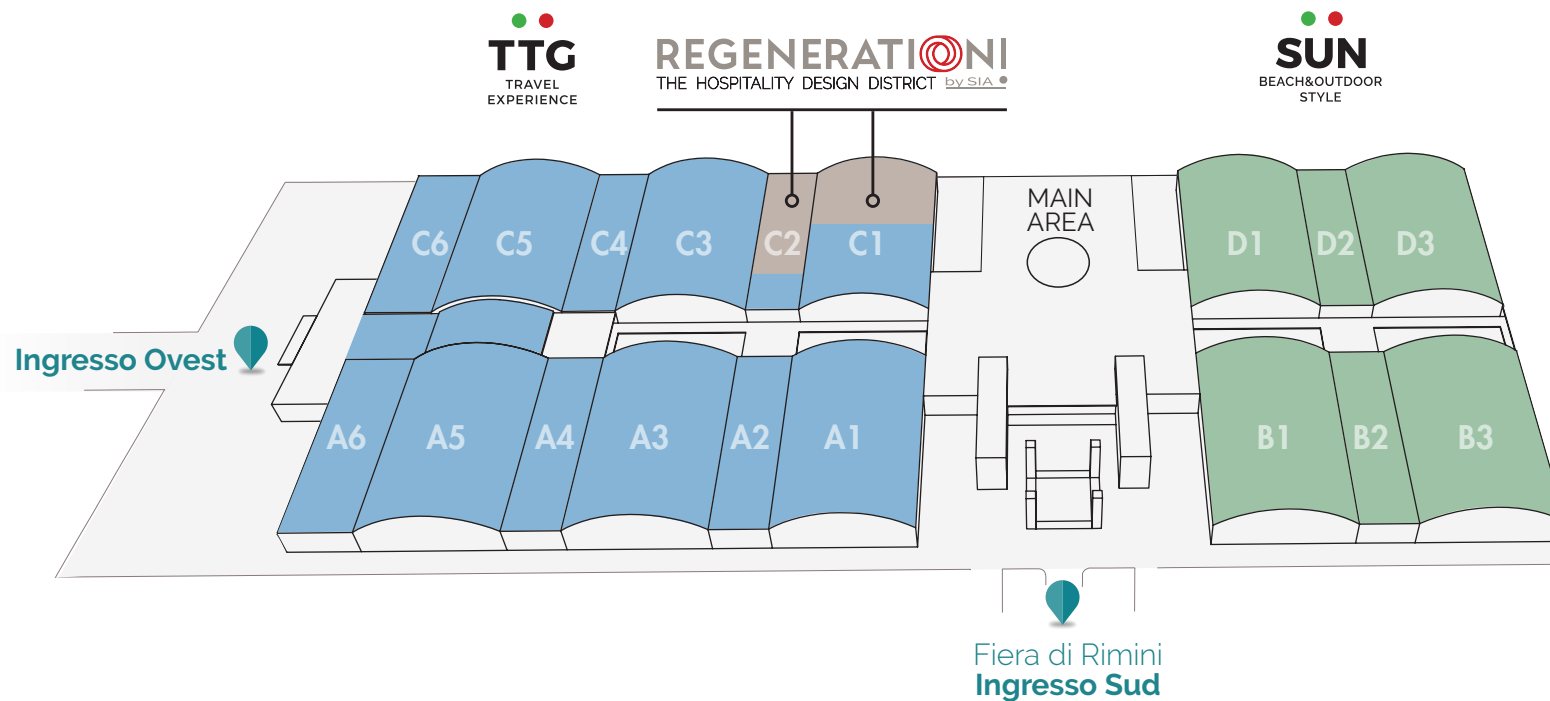

PIANTA GUIDA / GUIDE MAP

14-16 Ottobre 2020 Quartiere Fieristico di Rimini / 14th-16th October 2020 Rimini Exhibition Centre

organizzato da / organized by

ITALIAN EXHIBITION GROUP
Providing the future